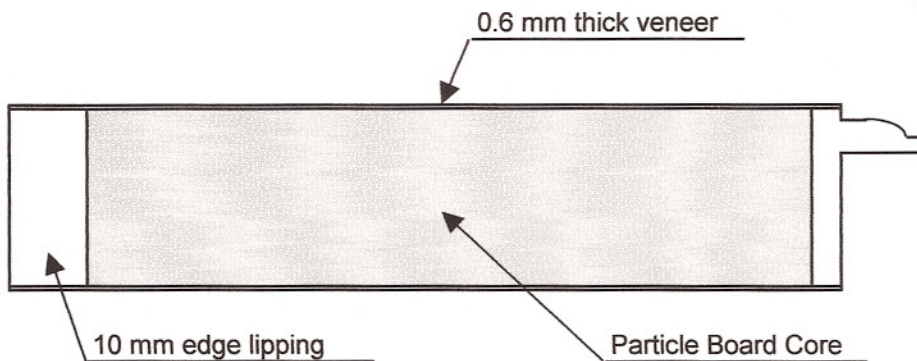

20-12

Model GE20-21

Glass Panel Size

A	B	C
36" (914.4mm)	704.4	700
32" (812.8mm)	602.8	598
30" (762mm)	552	548
28" (711.2mm)	501.2	497
24" (609.6mm)	399.6	395

Door Thickness: 1-3/8"
 Door Width: 2/0, 2/4, 2/6, 2/8, 3/0
 Door Height: 6' 8"

Note: Drawing is not to scale

Model GE20-21 (Details)

Note: Drawing is not to scale

Profile of Type 1 loose sticking

Profile of Type 2 loose sticking

Profile of fixed sticking on stiles and rails

Dowel Pin
(12 mm dia. x
100 mm long)