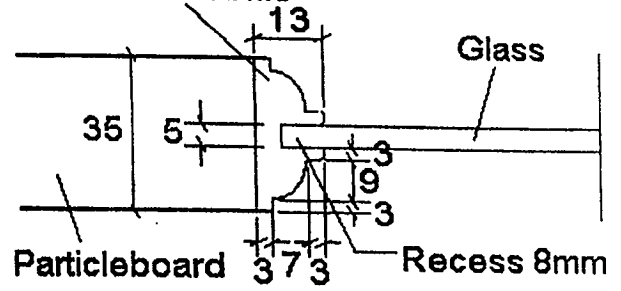

Matching timber
for Olavo Profile